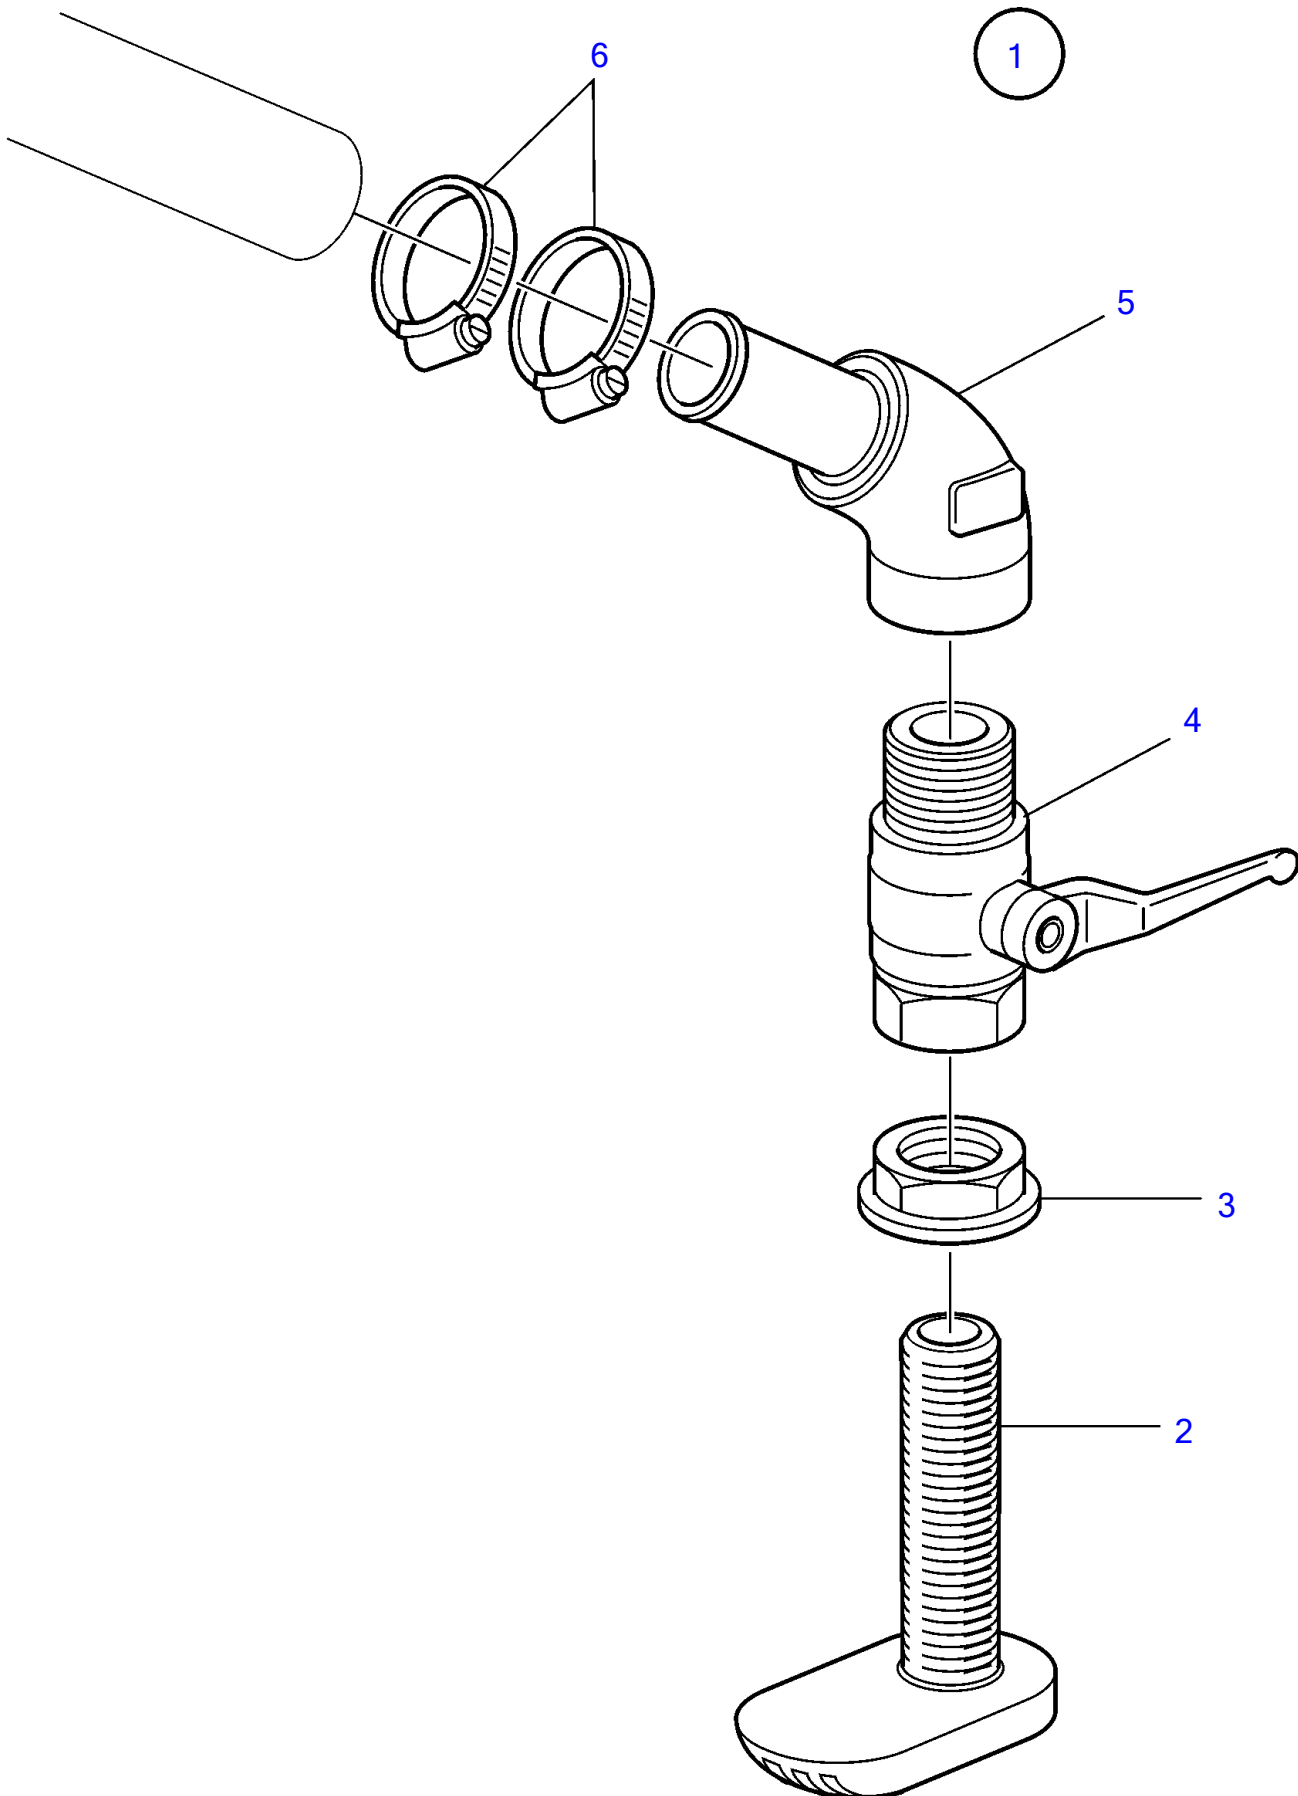

D4-180I-B, D4-180I-C, D4-180I-D, D4-180I-E, D4-210A-A, D4-225A-B, D4-210I-A, D4-210I-B, D4-225I-B, D4-225A-C, D4-225A-D, D4-225I-C, D4-225I-D, D4-260A-A, D4-260A-B, D4-260A-C, D4-260A-D, D4-260D-B, D4-260D-C, D4-260D-D, D4-260I-A, D4-260I-B, D4-260I-C, D4-260I-D, D4-300A-A, D4-300A-C, D4-300A-D, D4-300D-A, D4-300D-C, D4-300I-A, D4-300I-C, D4-300I-D, D4-225A-E, D4-225I-E, D4-260A-E, D4-260D-E, D4-260I-E, D4-300A-E, D4-300D-E, D4-300D-D, D4-300I-E

20364

D4-180I-B, D4-180I-C, D4-180I-D, D4-180I-E, D4-210A-A, D4-225A-B, D4-210I-A, D4-210I-B, D4-225I-B, D4-225A-C, D4-225A-D, D4-225I-C, D4-225I-D, D4-260A-A, D4-260A-B, D4-260A-C, D4-260A-D, D4-260D-B, D4-260D-C, D4-260D-D, D4-260I-A, D4-260I-B, D4-260I-C, D4-260I-D, D4-300A-A, D4-300A-C, D4-300A-D, D4-300D-A, D4-300D-C, D4-300I-A, D4-300I-C, D4-300I-D, D4-225A-E, D4-225I-E, D4-260A-E, D4-260D-E, D4-260I-E, D4-300A-E, D4-300D-E, D4-300D-D, D4-300I-E

REF	PART NO.	QTY	DESCRIPTION	NOTES
1	3587668	1	Water inlet	
2	848321	1	• Strainer	
3	848323	1	• Flange nut	
4	3837938	1	• Ball valve	
5	3586998	1	• Hose connection	For 50mm hose connection, use 848420
6	961671	2	• Hose clamp	